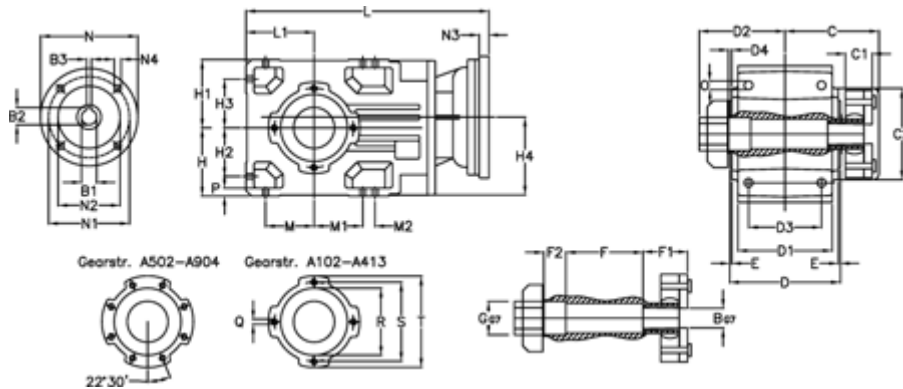

Article number: 29600102556220  
 Description: Bevel helical gearbox  
 A102QF30-25,5-P63B5

## Measures

B = 30	D1 = 95	F2 = 36	L = 282.5	N3 = -
B1 = 11	D2 = 90	G = 32	L1 = 70	N4 = M8x19
B2 = 12.8	D3 = 75	GA = 14,5 NM	M = 50.0	O = 9.5
B3 = 4	d4 = 4.5	H = 70	M1 = 50.0	P = 9
C = 101.5	Description = A102QF-xx-P63 B5	H1 = 70	M2 = -	Q = M8x12
C1 = 29	E = 3.0	H2 = 50.0	N = 140	R = 80
C2 = 83.0	F = 77.5	H3 = 50.0	N1 = 115	S = 100
D = 117	F1 = 36.0	H4 = 83.0	N2 = 95	T = 120